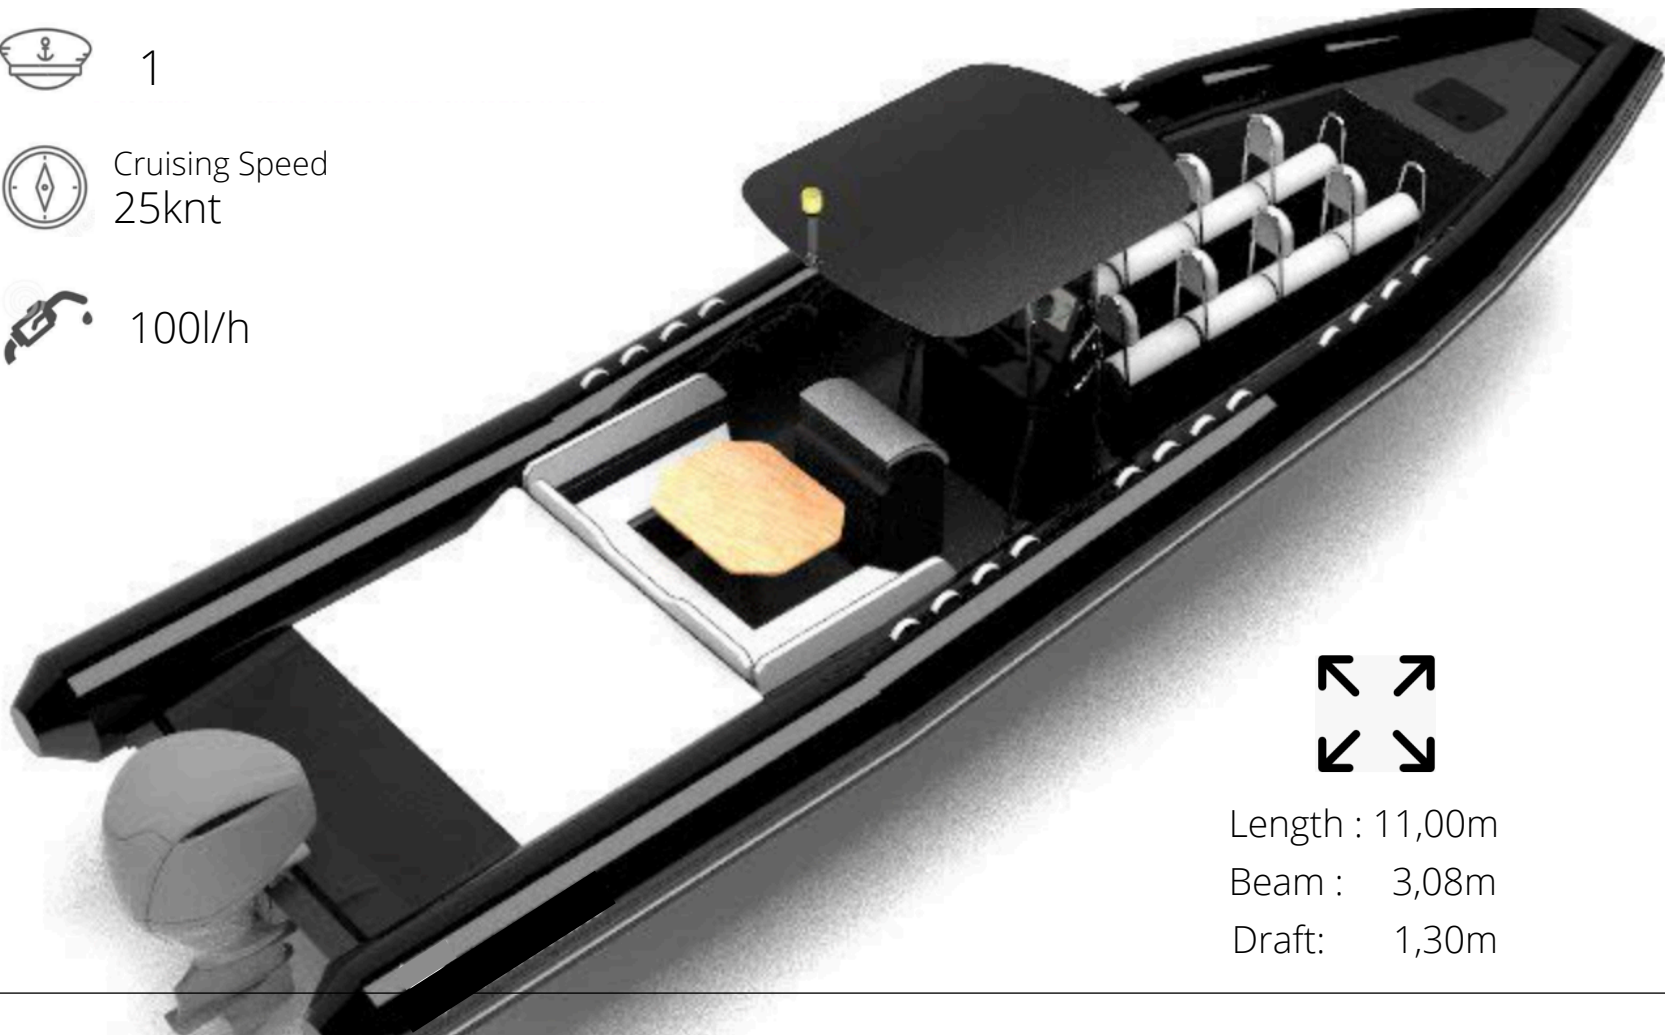

BLACK LEGEND 40

12

1

Cruising Speed
25knt

100l/h

Sunbathing areas

6/8 guests

Fridge

Underwater lights

Length : 11,00m

Beam : 3,08m

Draft: 1,30m